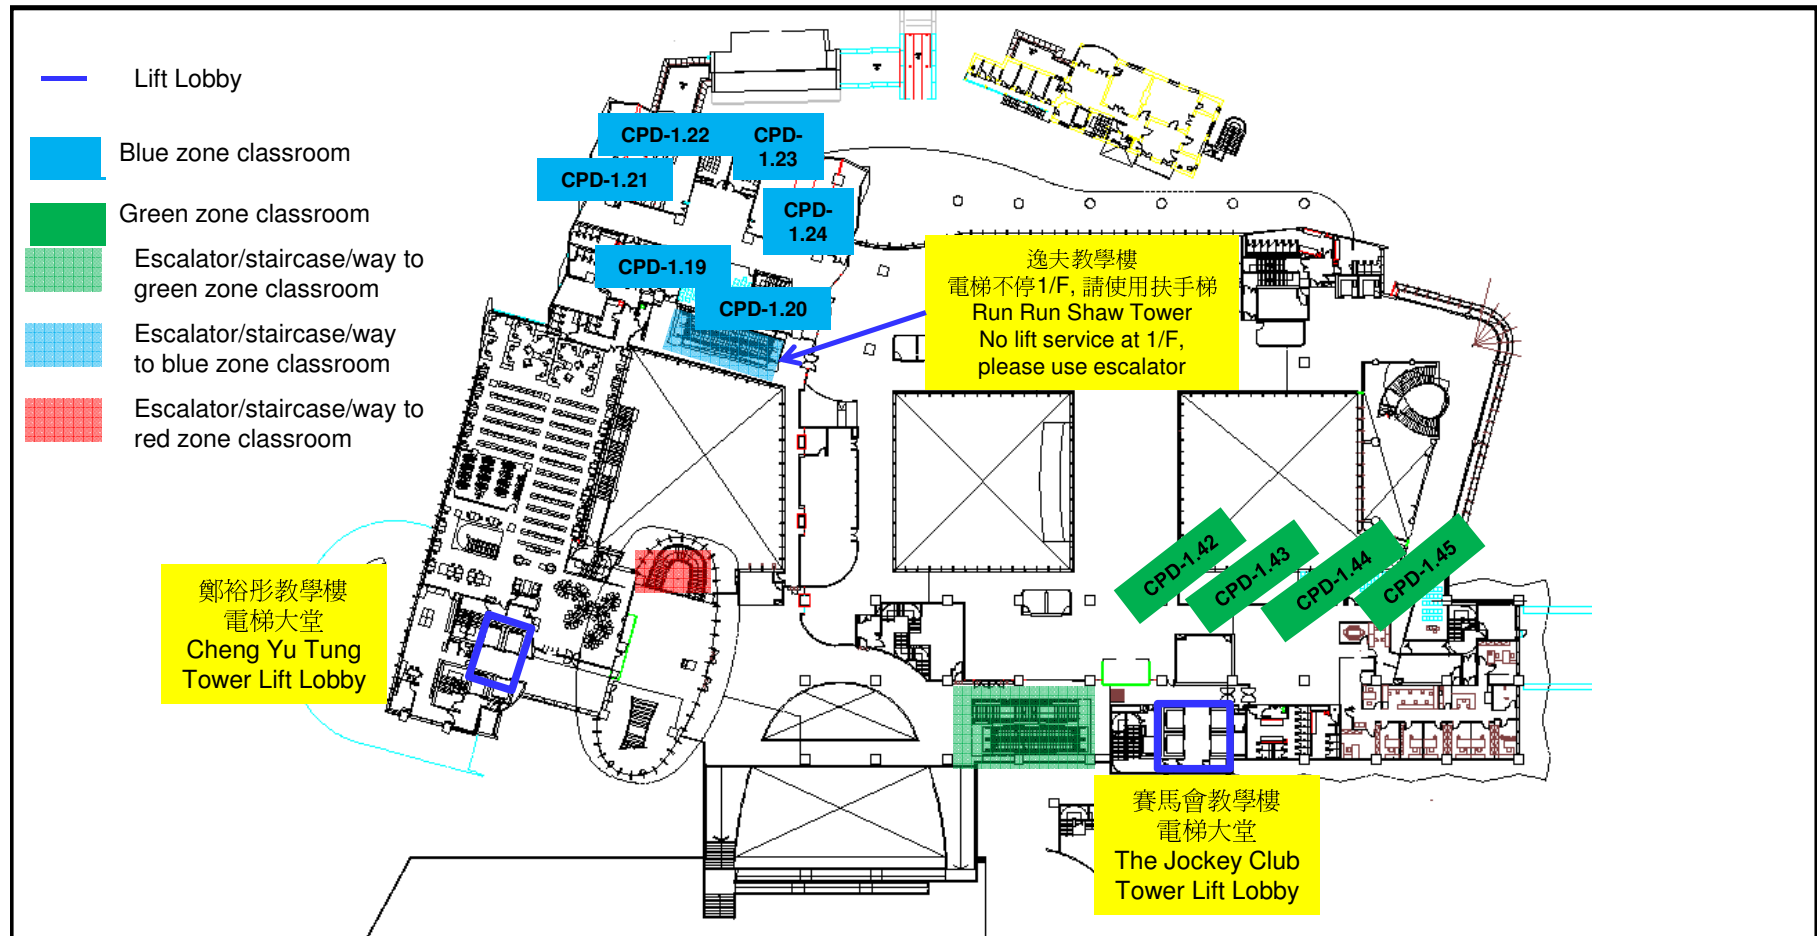

Centennial Campus of The University of Hong Kong

香港大學百周年校園

Location plan on 1/F-HKUCC